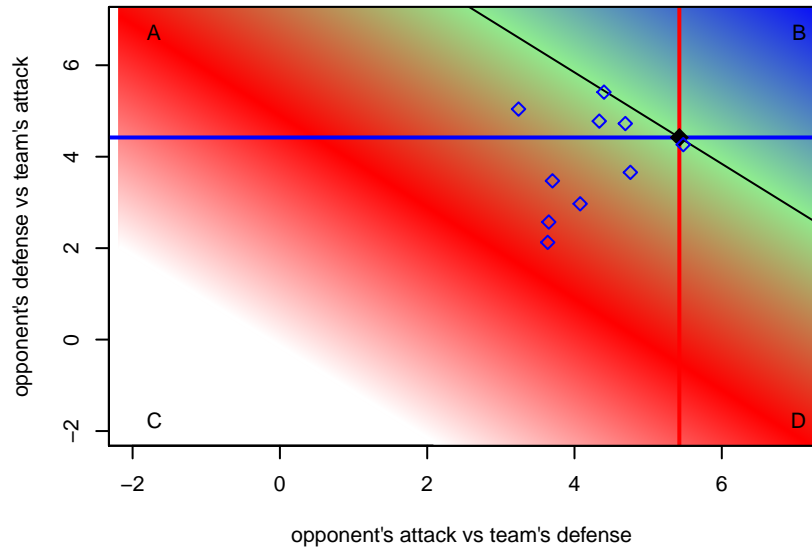

Livermore Fusion SC Maroon G00
 Dots are actual minus expected GF (blue circles) and GA (red triangles).
 Blue line is smoothed change in attack strength. Red is smoothed change in defense strength.

**attack and defense variance (black dot)
relative to other teams
and top 10 in region**

**attack and defense rating
relative to others at age
and all opponents in last 13 months**

**attack and defense rating
relative to others at age
and all opponents in last 13 months**

Performance relative to 13 month average

Performance relative to 13 month average

Distribution of opponents
 Red = Lose zone, Blue = Win zone, Green = Even
 Black line separates win/lose zones

lot. A=Neither has attack advantage, B=Opponent has both attack and defense advantage, C=Opponent has both attack and defense disadvantage, D=Both have