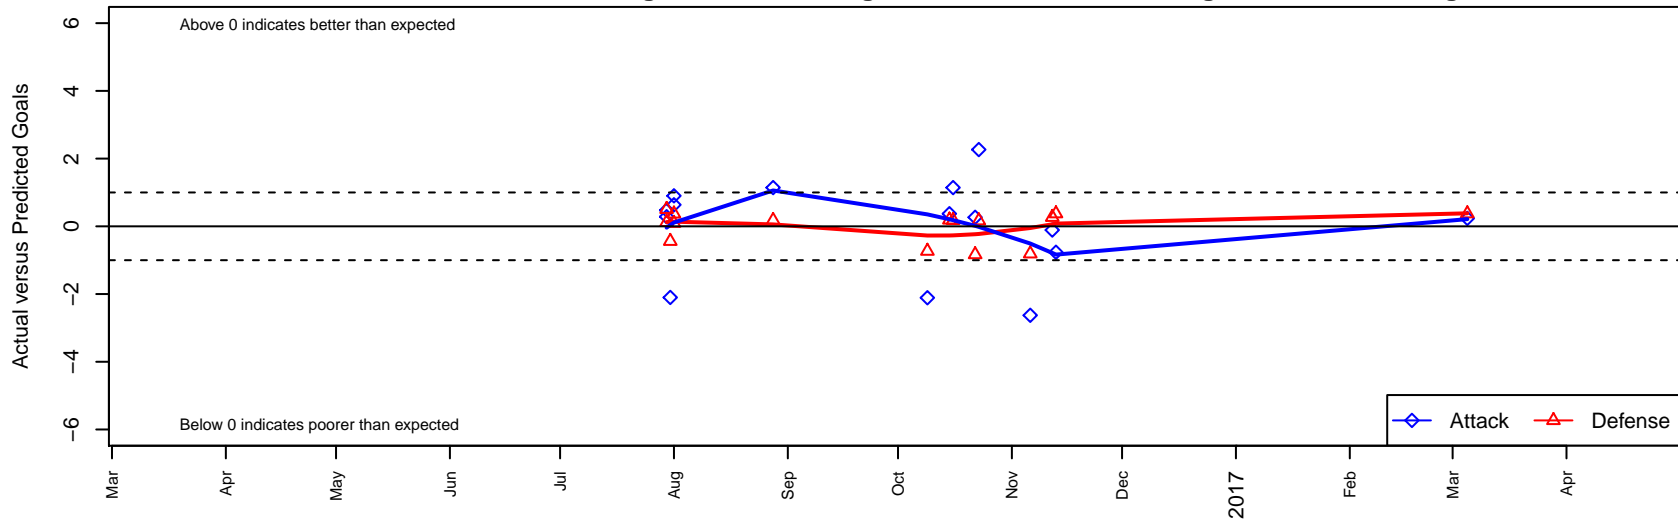

Livermore Fusion SC Maroon G00

, CAN
 G00 total strength=2220
 attack=83.14 defense=226.68

alt names used: LIVERMORE FUSION SC 00G MAROON
 LIVERMORE FUSION SC 00G MAROON (CAI)
 Venues played: 2016 Surf Cup Black U17
 2016 FWRL CAN CRL U17

Livermore Fusion SC Maroon G00
 Dots are actual minus expected GF (blue circles) and GA (red triangles).
 Blue line is smoothed change in attack strength. Red is smoothed change in defense strength.

**attack and defense variance (black dot)
relative to other teams
and top 10 in region**

**attack and defense rating
relative to others at age
and all opponents in last 13 months**

**attack and defense rating
relative to others at age
and all opponents in last 13 months**

Performance relative to 13 month average

Performance relative to 13 month average

Distribution of opponents
 Red = Lose zone, Blue = Win zone, Green = Even
 Black line separates win/lose zones

lot. A=Neither has attack advantage, B=Opponent has both attack and defense advantage, C=Opponent has both attack and defense disadvantage, D=Both have