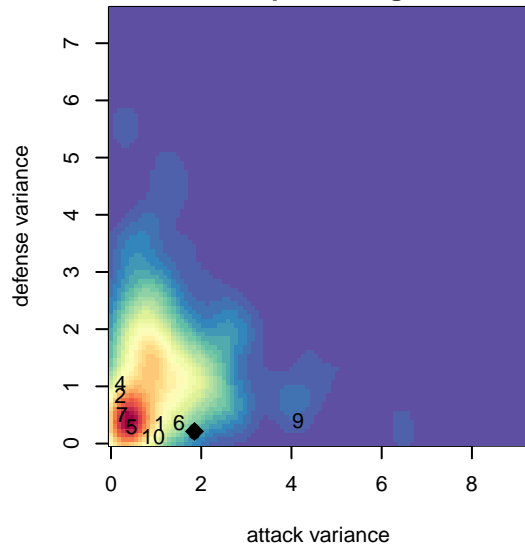

Livermore Fusion SC Maroon G00

, CAN
 G00 total strength=2220
 attack=83.14 defense=226.68

alt names used: LIVERMORE FUSION SC 00G MAROON
 LIVERMORE FUSION SC 00G MAROON (CAI)
 Venues played: 2016 Surf Cup Black U17
 2016 FWRL CAN CRL U17

Livermore Fusion SC Maroon G00
 Dots are actual minus expected GF (blue circles) and GA (red triangles).
 Blue line is smoothed change in attack strength. Red is smoothed change in defense strength.

**attack and defense variance (black dot)
relative to other teams
and top 10 in region**

Performance relative to 13 month average

Distribution of opponents
 Red = Lose zone, Blue = Win zone, Green = Even
 Black line separates win/lose zones

lot. A=Neither has attack advantage, B=Opponent has both attack and defense advantage, C=Opponent has both attack and defense disadvantage, D=Both have