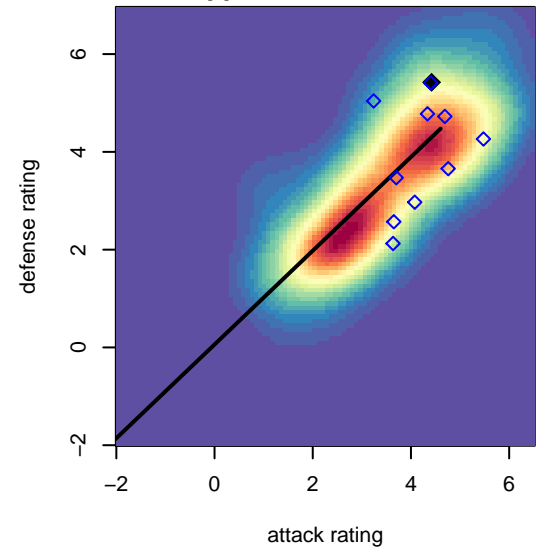

Livermore Fusion SC Maroon G00

, CAN
 G00 total strength=2220
 attack=83.14 defense=226.68

alt names used: LIVERMORE FUSION SC 00G MAROON
 LIVERMORE FUSION SC 00G MAROON (CAI)
 Venues played: 2016 Surf Cup Black U17
 2016 FWRL CAN CRL U17

Livermore Fusion SC Maroon G00
 Dots are actual minus expected GF (blue circles) and GA (red triangles).
 Blue line is smoothed change in attack strength. Red is smoothed change in defense strength.

**attack and defense variance (black dot)
relative to other teams
and top 10 in region**

**attack and defense rating
relative to others at age
and all opponents in last 13 months**

**attack and defense rating
relative to others at age
and all opponents in last 13 months**

Performance relative to 13 month average

Performance relative to 13 month average

Distribution of opponents
 Red = Lose zone, Blue = Win zone, Green = Even
 Black line separates win/lose zones

lot. A=Neither has attack advantage, B=Opponent has both attack and defense advantage, C=Opponent has both attack and defense disadvantage, D=Both have