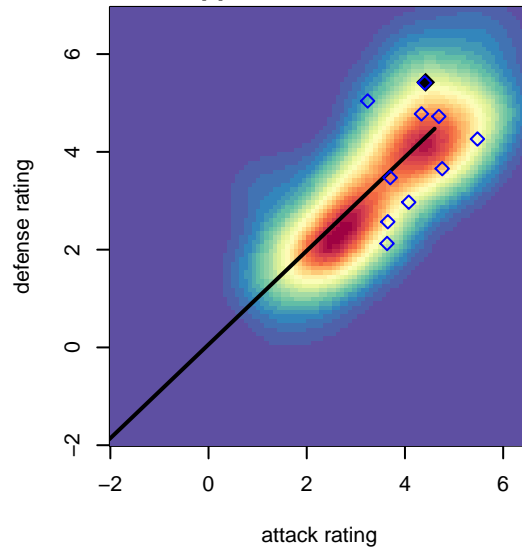

Livermore Fusion SC Maroon G00

, CAN
 G00 total strength=2220
 attack=83.14 defense=226.68

alt names used: LIVERMORE FUSION SC 00G MAROON
 LIVERMORE FUSION SC 00G MAROON (CAI)
 Venues played: 2016 Surf Cup Black U17
 2016 FWRL CAN CRL U17

Livermore Fusion SC Maroon G00
 Dots are actual minus expected GF (blue circles) and GA (red triangles).
 Blue line is smoothed change in attack strength. Red is smoothed change in defense strength.

**attack and defense variance (black dot)
relative to other teams
and top 10 in region**

**attack and defense rating
relative to others at age
and all opponents in last 13 months**

**attack and defense rating
relative to others at age
and all opponents in last 13 months**

Performance relative to 13 month average

Performance relative to 13 month average

Distribution of opponents
 Red = Lose zone, Blue = Win zone, Green = Even
 Black line separates win/lose zones

lot. A=Neither has attack advantage, B=Opponent has both attack and defense advantage, C=Opponent has both attack and defense disadvantage, D=Both have