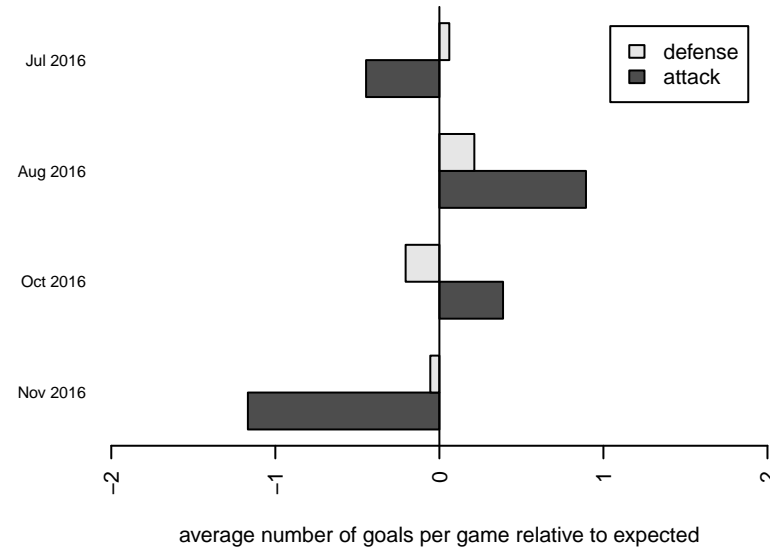

Livermore Fusion SC Maroon G00
 Dots are actual minus expected GF (blue circles) and GA (red triangles).
 Blue line is smoothed change in attack strength. Red is smoothed change in defense strength.

**attack and defense variance (black dot)
relative to other teams
and top 10 in region**

**attack and defense rating
relative to others at age
and all opponents in last 13 months**

**attack and defense rating
relative to others at age
and all opponents in last 13 months**

Performance relative to 13 month average

Performance relative to 13 month average

Distribution of opponents
 Red = Lose zone, Blue = Win zone, Green = Even
 Black line separates win/lose zones

lot. A=Neither has attack advantage, B=Opponent has both attack and defense advantage, C=Opponent has both attack and defense disadvantage, D=Both have